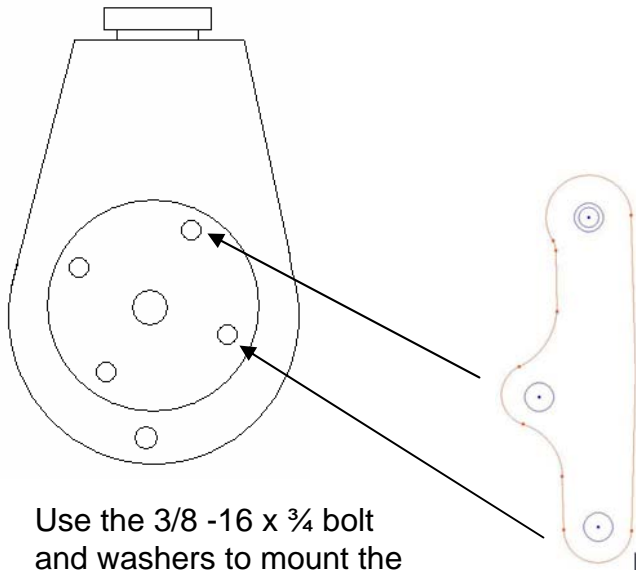

THE “DOGBONE”

Power steering pump relocation arm

Part Number
7720

- DogBone
- 2 – 3/8 -16 x 3/4
- 2 – an washers

Use the 3/8 -16 x 3/4 bolt and washers to mount the “Dogbone” to the pump as shown.